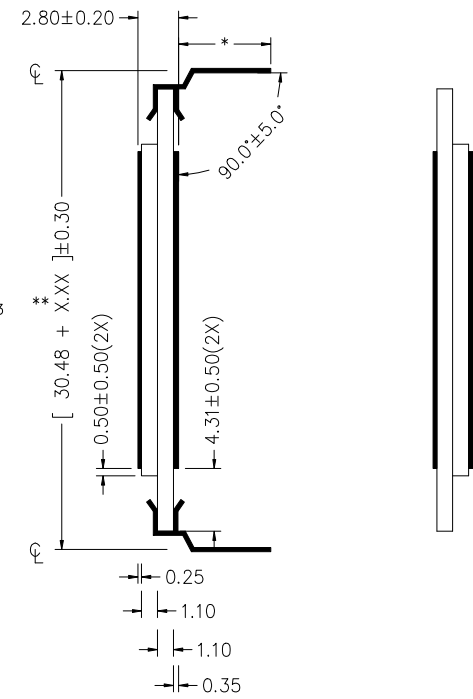

# VIM-808-DP, VIM-808-2

DRIVER : Intersil ICM7231

-DP

-2