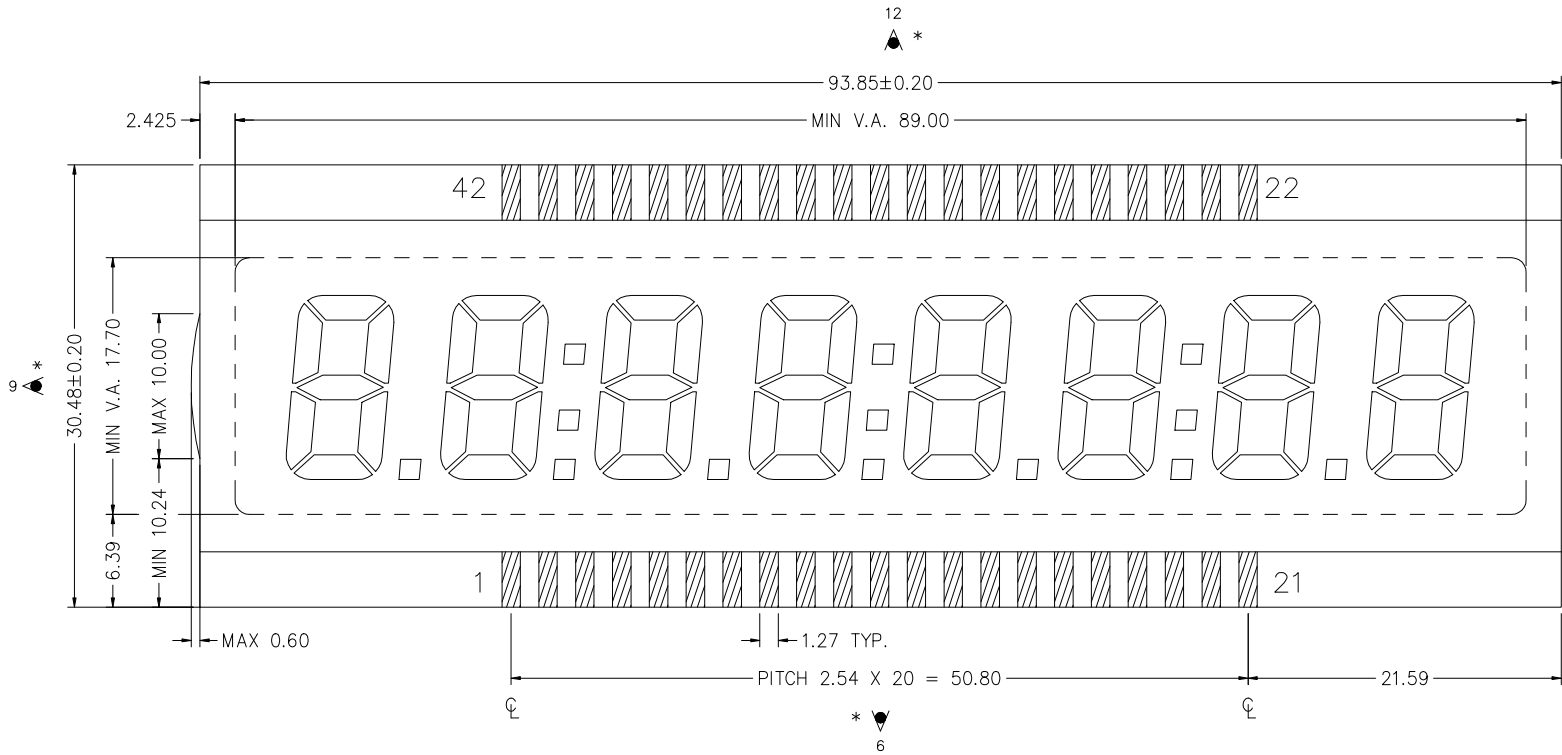

# VIM-808-DP, VIM-808-2

DRIVER : Intersil ICM7231

-DP

-2